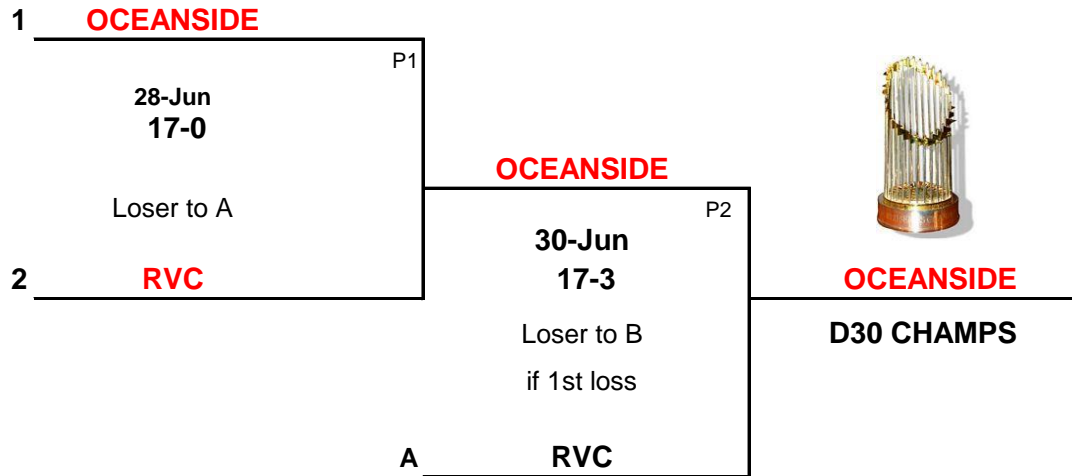

2019

10U SOFTBALL

In case of rain
next day,same time/place
Sectionals begin 7/7

| |
|----------------|
| 2 TEAMS |
| OCEANSIDE |
| RVC |