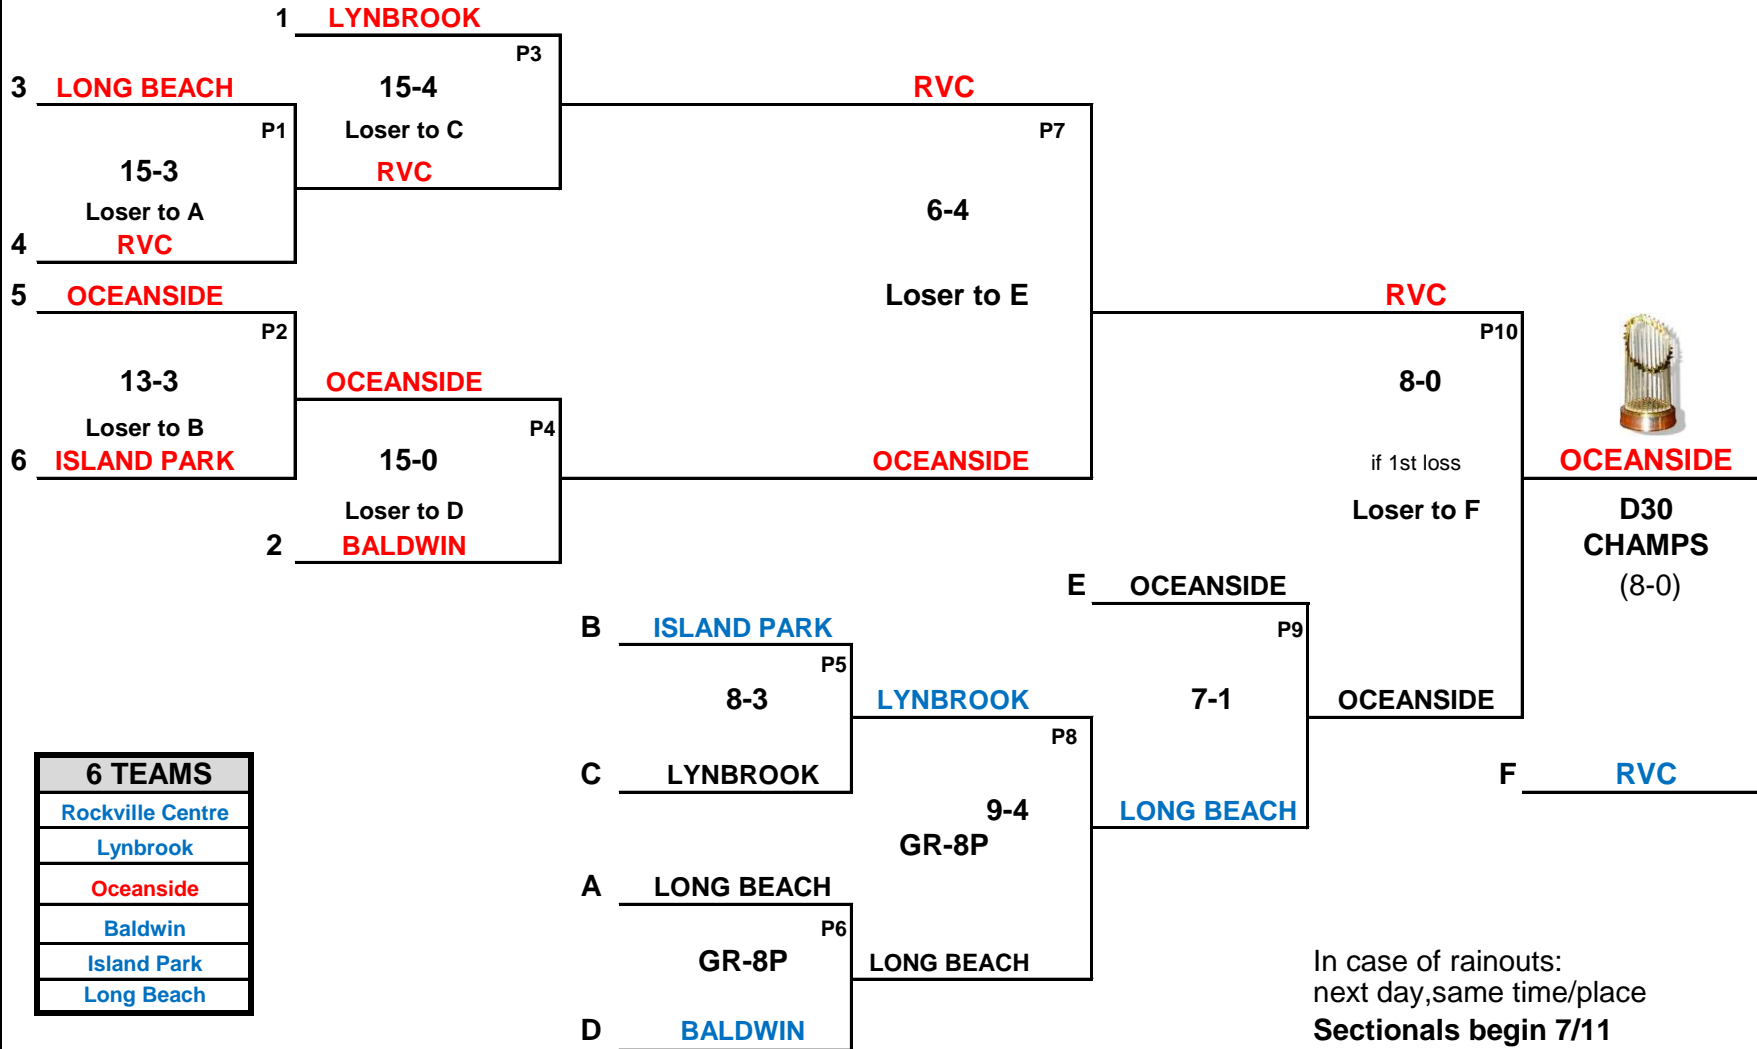

2018

11U BASEBALL

DISTRICT 30

SAT 6/23

MON 6/25

WED 6/27

FRI 6/29

SUN 7/1

THU 7/5

SAT 7/7

6 TEAMS
Rockville Centre
Lynbrook
Oceanside
Baldwin
Island Park
Long Beach

In case of rainouts:
 next day,same time/place
Sectionals begin 7/11