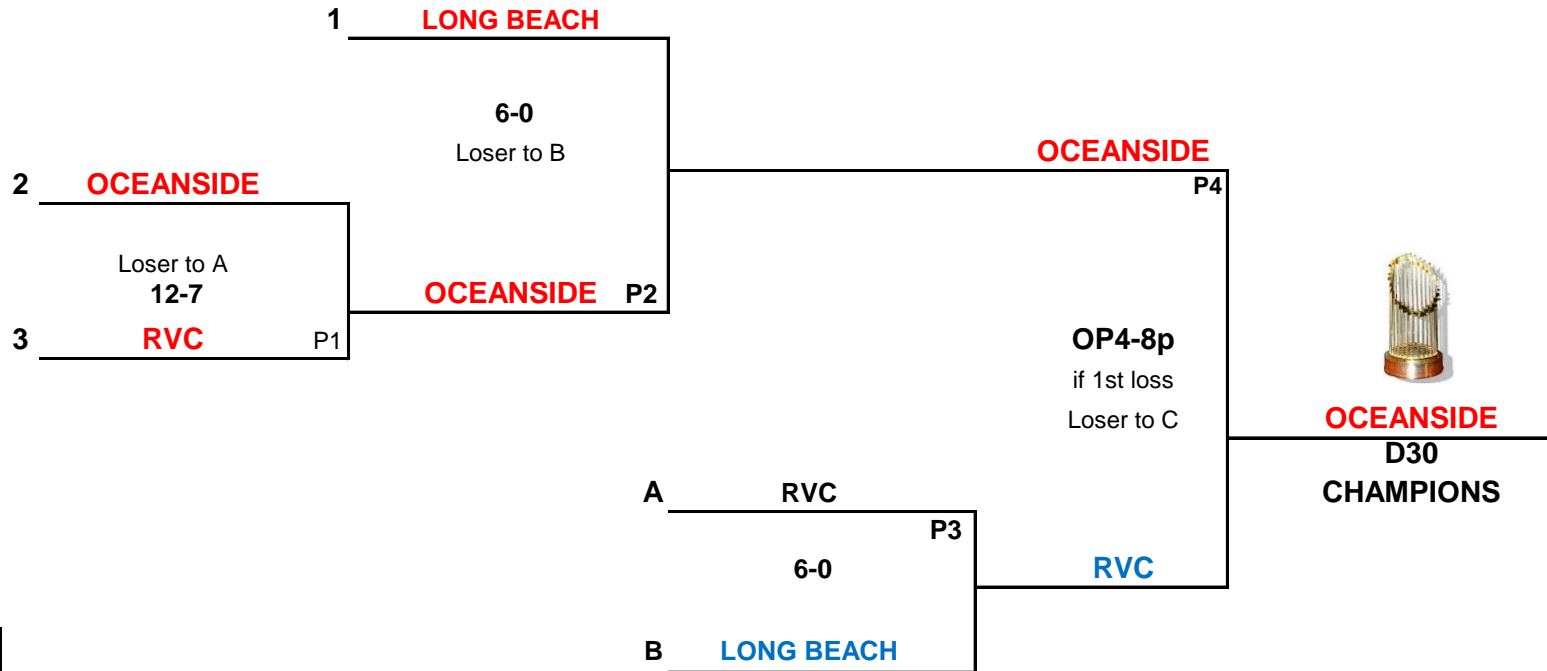

FRI 6/29

SAT 6/30

MON 7/2

THU 7/5

FRI 7/6

3 TEAMS
Long Beach
Rockville Centre
Oceanside

In case of rain
next day, same time/place
Sectionals begin 7/8